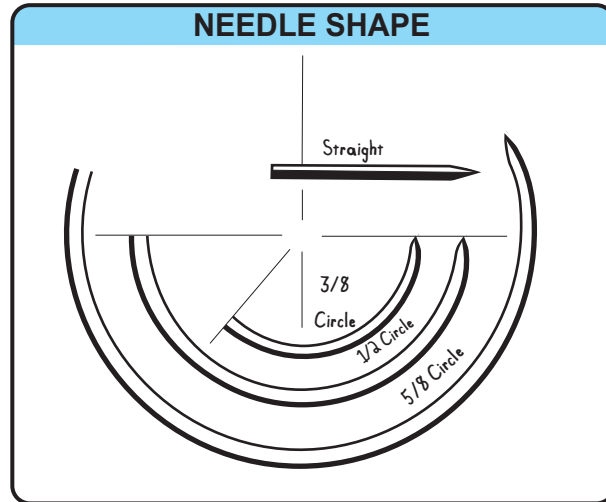

For excellent knot security.

Synthetic

Elicits only minimal tissue reaction.

Coated

With Polybutylate for smooth tie down and easy passage through tissue.

Colour

Green and white.

Range

Gauge sizes 5/0 to 5 (U.S.P)
Supplied as needled sutures

Sterilisation

Ethylene Oxide

Frequent Applications

General Surgery, Plastic and Manual
Surgery, Skin Closure, Orthopaedics,
Ophthalmic and Cardiovascular Surgeries

COATED POLYESTER SUTURE

EYELESS NEEDLED SUTURES

NEEDLE LENGTH	Needle Profile & Description	SUTURE LENGTH	Suture Size in USP			
			5-0 (1)	4-0 (1.5)	3-0(2)	2-0 (3)
 12 mm 12 mm Double Needle	3/8 Circle Round Bodied	76 cm	FN 690 (Green)			
		90 cm		FN 691 (Green)		
 16 mm	3/8 Circle Cutting	38 cm		FN 670 (Green)	FN 671 (Green)	
 17 mm 17 mm Double Needle	1/2 Circle Taper Cutting	76 cm		FN 635 (Green)	FN 636 (Green)	FN 637 (Green) FN 637 A (White)
		90 cm		FN 695 (Green)	FN 669 (Green)	FN 617 (Green) FN 617 A (White)
 20 mm 20 mm Double Needle	3/8 Circle Round Bodied	76 cm	FN 696 (Green)			
 25 mm 25 mm Double Armed	1/2 Circle Taper Cutting	90 cm				FN 687 (Green) FN 687 A (White)
		76 cm				FN 677 (Green) FN 677 A (White)
 25 mm	1/2 Circle Round Bodied	90 cm			FN 623 (Green)	
76 cm					FN 632 (Green)	
 25 mm 25 mm Double Armed	1/2 Circle Round Bodied	100 cm			FN 655 (Green)	
		76cm				FN 652 (Green)
 53 mm ▲ Double Armed 53 mm ▲	Straight Cutting	45 cm		FN 640 (Green)		

NEEDLE LENGTH	Needle Profile & Description	SUTURE LENGTH	Suture Size in USP			
			0 (3.5)	1 (4)	2 (5)	5 (7)
 45 mm HEAVY	1/2 Circle Taper Cutting	100 cm			FN 643 (Green)	
 50 mm	1/2 Circle Reverse Cutting	100 cm	FN 679 (Green)	FN 680 (Green)		
 55 mm HEAVY	1/2 Circle T.Car Point	100 cm				FN 645 (Green)