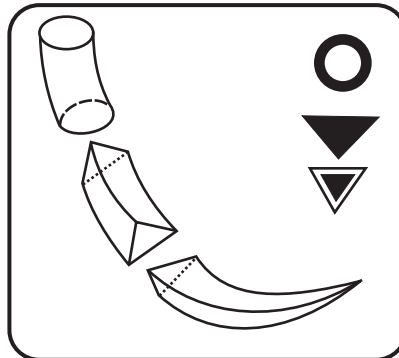

COATED POLYESTER SUTURE

EYELESS NEEDLED SUTURES

NEEDLE LENGTH	Needle Profile & Description	SUTURE LENGTH	Suture Size in USP			
			5-0 (1)	4-0 (1.5)	3-0(2)	2-0 (3)
 12 mm 12 mm Double Needle	3/8 Circle Round Bodied	76 cm	FN 690 (Green)			
		90 cm		FN 691 (Green)		
 16 mm	3/8 Circle Cutting	38 cm		FN 670 (Green)	FN 671 (Green)	
 17 mm 17 mm Double Needle	1/2 Circle Taper Cutting	76 cm		FN 635 (Green)	FN 636 (Green)	FN 637 (Green) FN 637 A (White)
		90 cm		FN 695 (Green)	FN 669 (Green)	FN 617 (Green) FN 617 A (White)
 20 mm 20 mm Double Needle	3/8 Circle Round Bodied	76 cm	FN 696 (Green)			
 25 mm 25 mm Double Armed	1/2 Circle Taper Cutting	90 cm				FN 687 (Green) FN 687 A (White)
		76 cm				FN 677 (Green) FN 677 A (White)
 25 mm	1/2 Circle Round Bodied	90 cm			FN 623 (Green)	
76 cm					FN 632 (Green)	
 25 mm 25 mm Double Armed	1/2 Circle Round Bodied	100 cm			FN 655 (Green)	
		76cm				FN 652 (Green)
 53 mm ▲ Double Armed 53 mm ▲	Straight Cutting	45 cm		FN 640 (Green)		

NEEDLE LENGTH	Needle Profile & Description	SUTURE LENGTH	Suture Size in USP			
			0 (3.5)	1 (4)	2 (5)	5 (7)
 45 mm HEAVY	1/2 Circle Taper Cutting	100 cm			FN 643 (Green)	
 50 mm	1/2 Circle Reverse Cutting	100 cm	FN 679 (Green)	FN 680 (Green)		
 55 mm HEAVY	1/2 Circle T.Car Point	100 cm				FN 645 (Green)

NEEDLE PROFILE

ROUND BODIED

TAPER POINT

T. CAR POINT

BLUNT

CUTTING

REVERSE CUTTING